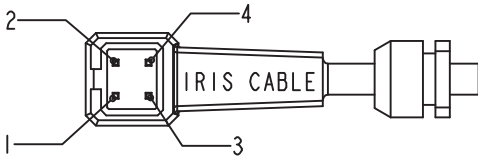

2 Mega Pixel Vari-Focal DC Auto Lens

CABLE CONNECTION

The Lens mount is a standard CS mount. Be sure that position of the cable outlet is connected as show in the schematic below :

PIN NO

1	Damping (-)
2	Damping (+)
3	Drive (+)
4	Drive (-)

SPECIFICATIONS

Model No	VL-2812M2	
Focal Length	2.8 ~ 12.0mm	
Max. Aperture Ratio	1: 1.2	
Operation	Iris	F 1.2 ~ 360 (Auto)
	Focus	Manual
	Zoom	Manual
Angle of View	Diagonal	139.1° ~ 33.4°
	Horizontal	118.3° ~ 29.1°
	Vertical	63.6° ~ 16.5°
Mechanical BFL	12.5 in Air	
Back Focal Length	8.04 ~ 17.66 in Air	
Mount	CS mount	
Operating Temperature	-10°C ~ 50°C	
Dimensions (ø X L)	48.5 x 61.3	
WeightV	92g	